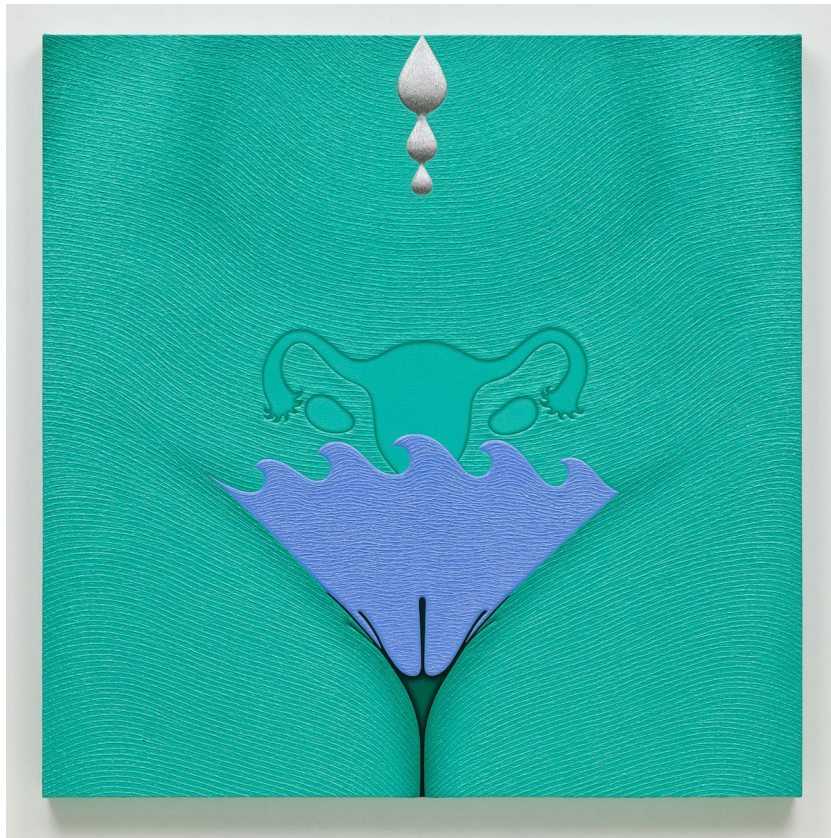

## 5 ART SHOWS YOU SHOULD SEE IN L.A. THIS WEEK

BY CATHERINE WAGLEY  
WEDNESDAY, FEBRUARY 8, 2017

### **Bearded ladies**

Linda Stark's painting *Fixed Wave* depicts a woman's crotch, but it's so much more than that. The oscillating thin lines of green that make up the skin are precisely placed, curved just right to suggest volume. The blue bush is in the shape of waves, and 3-D silver teardrops fall down from below the not-shown belly button. The only truly smooth, flat part of the painting is the outline of uterus and ovaries emerging out of the blue. This is the only on-canvas work in "Painted Ladies," Stark's current show at Jenny's. The other on-paper works are still just as precise and their perfection makes them funnier than they otherwise would be. Her *Bearded Lady* paintings show gold uteruses against blood red backgrounds. The ovaries are eyes, and pharaoh's beards hang down, perfectly shaped, reproductive organs virtuosically turned into a regal caricature. 4220 Sunset Blvd., Silver Lake; through Feb. 25. (323) 741-8237, [jennys.us](http://jennys.us)